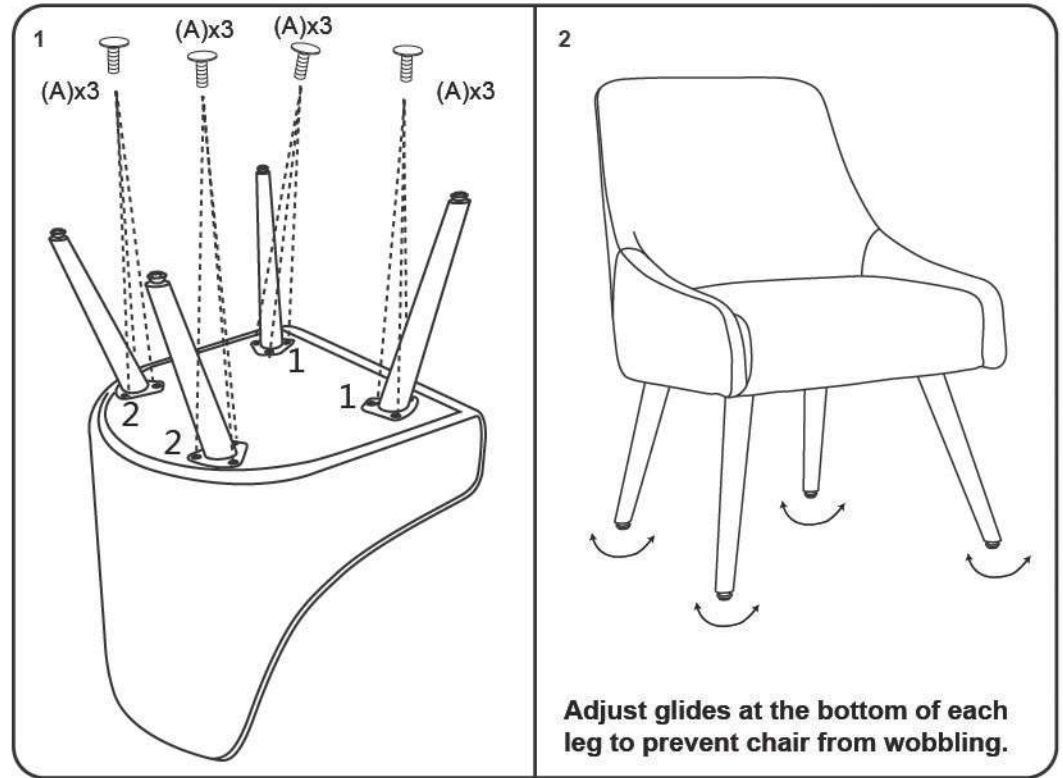

MODEL : B579

Insert and loosely tighten all screws. When assembly is completed, fully tighten all screws before using. This chair is only intended for sitting. Any other use will void the warranty.