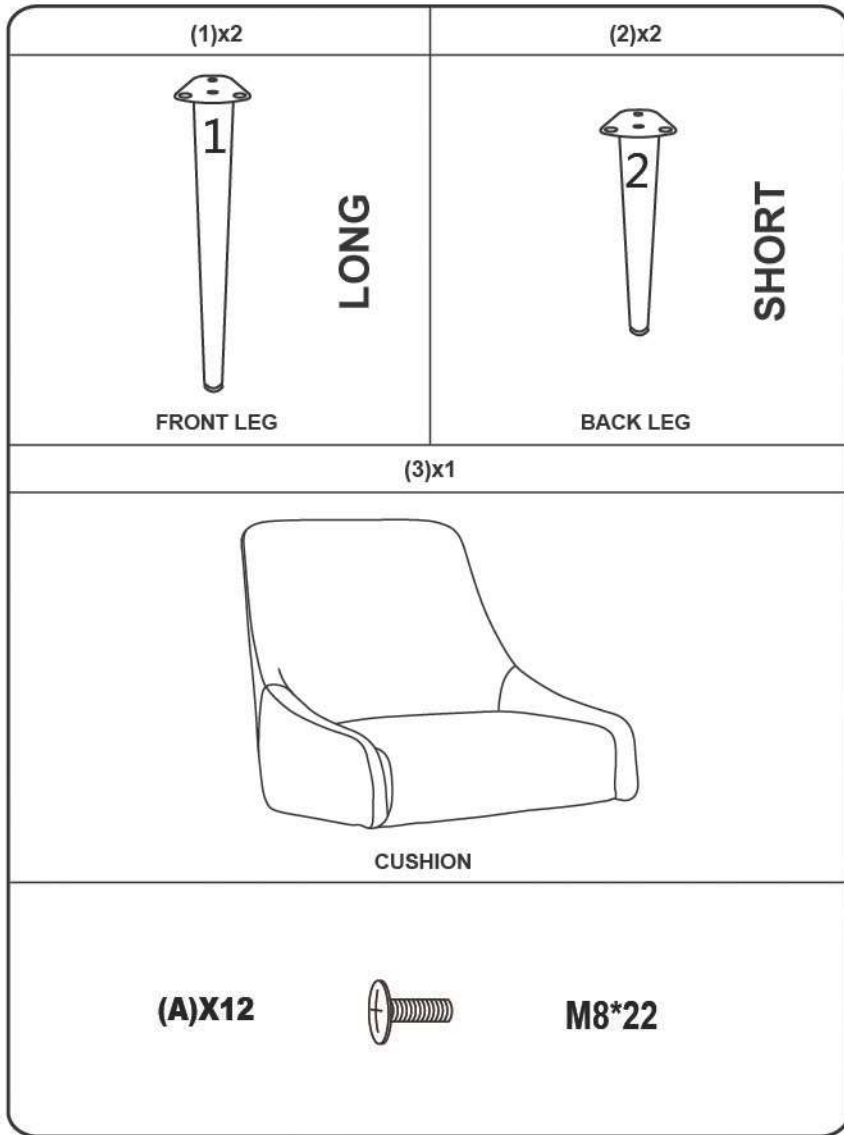

MODEL : B579

Insert and loosely tighten all screws. When assembly is completed, fully tighten all screws before using. This chair is only intended for sitting. Any other use will void the warranty.