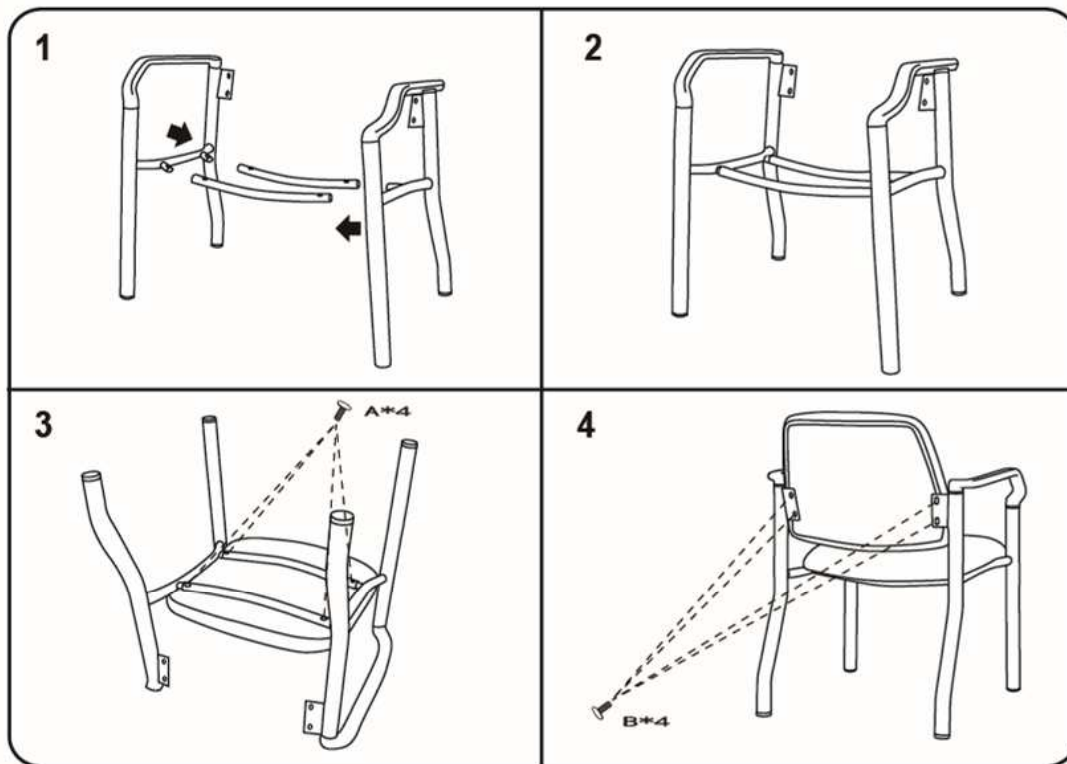

**IMPORTANT NOTICE:
HARDWARE PACKAGE IS ATTACHED
ON THE BOTTOM OF SEAT CUSHION.**

MODEL: B9591 B9595 B9595AM-BK-400 B9591AM-BK-500
59053FP 59054FP 59055FP

(1)X1	(2)X1	(3)X1 (L)X1 (R)
		
BACK	SEAT	RIGHT FRAME & LEFT FRAME
(4)X2		
	(A)x4  M6*36 SEAT SCREW	(B)x4  M6*25 BACK SCREW
Connecting bar	(C)x1  ALLEN KEY	

Insert and loosely tighten all screws. When assembly is completed, fully tighten all screws before using. This chair is only intended for sitting. Any other use will void the warranty.

B9591AM-BK-500

B9591 59053FPBLK 59053FPGRY