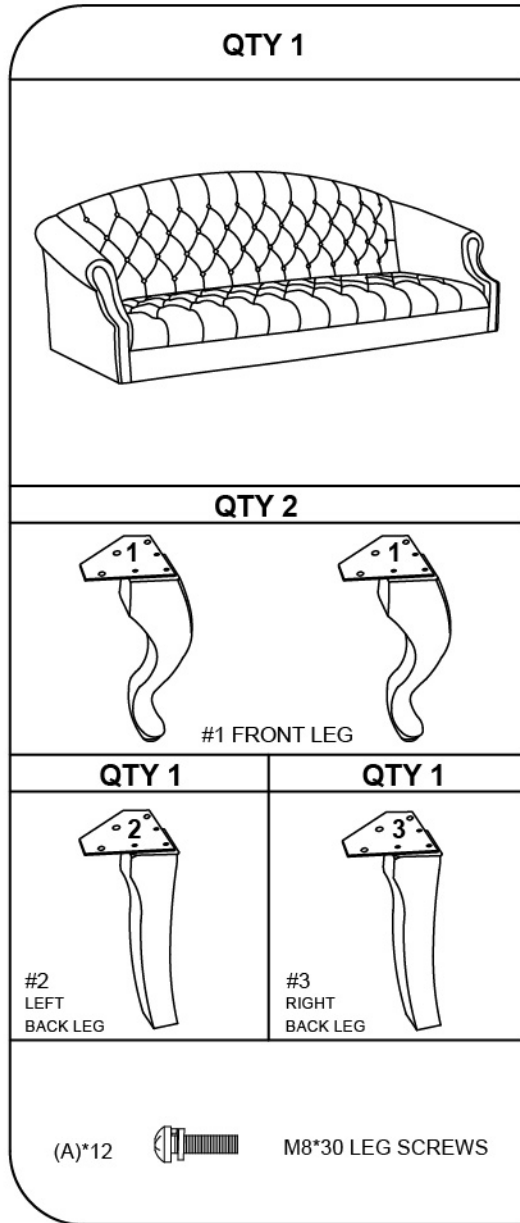

Please unscrew all hardware from cushion before assembly.
Por favor de destornillar todos los tornillos del cojín antes de assamblar la silla.

Model: BR99801 BR99802 BR99803

Insert and loosely tighten all screws. When assembly is completed, fully tighten all screws before using. This chair is only intended for sitting. Any other use will void the warranty.