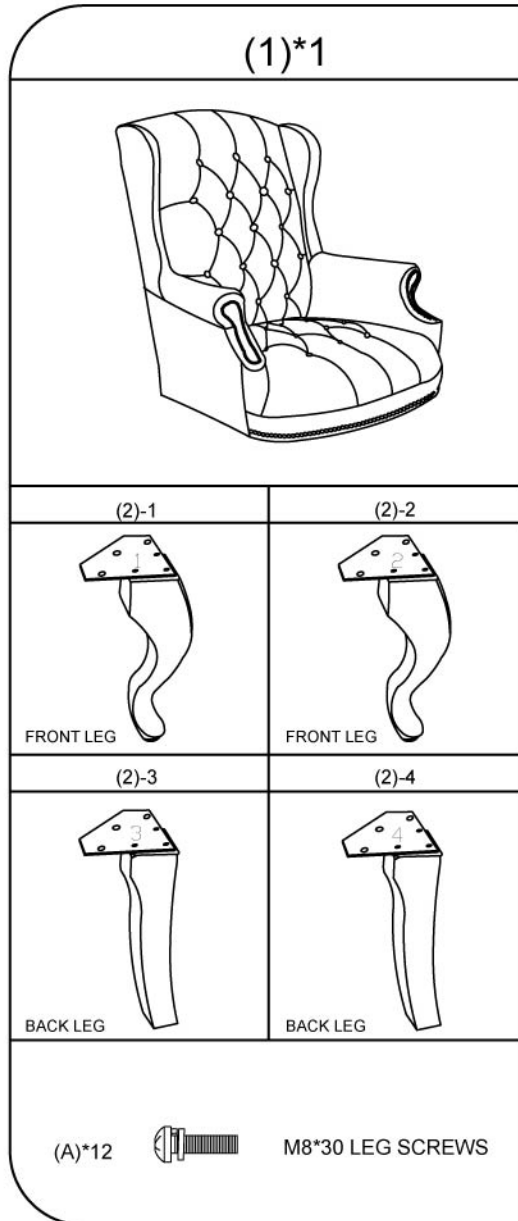

Please unscrew all hardware from cushion before assembly.
Por favor de destornillar todos los tornillos del cojín antes de assamblar la silla.

Model: B809

Insert and loosely tighten all screws. When assembly is completed, fully tighten all screws before using. This chair is only intended for sitting. Any other use will void the warranty.